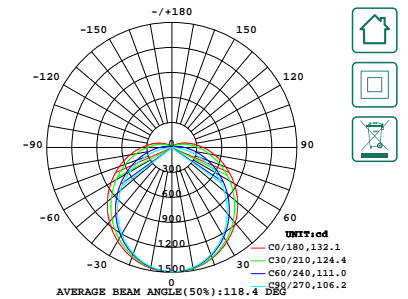

The orange markings are clickable

IP 65
PF 0.5

LED Tri Proof Light

Lumens 2730lm
Power 21W
PF 0.5
CCT 4000K
CRI ≥ 80
Corner 90°
Dimensions 590x72x61mm
Color White
Input Voltage 220-240V
IP protection IP65
Warranty 3 years
Certification CE, RoHS

SKU	Power	CTT	Lumen	Dimensions(mm)
TF114	21W	4000k	2730lm	590x72x61mm

IP 65
PF 0.9

LED Tri Proof Light

Lumens 5200lm/7150lm
Power 40W/55W
PF 0.9
CCT 4000K
CRI ≥ 80
Corner 90°
Dimensions 1180x72x61mm
1480x72x61mm
Color White
Input Voltage 220-240V
IP protection IP65
Warranty 3 years
Certification CE, RoHS

SKU	Power	CTT	Lumen	Dimensions(mm)
TF124	40W	4000k	5200lm	1180x72x61mm
TF134	55W	4000k	7150lm	1480x72x61mm

The orange markings are clickable

IP **65**
PF **0.9**

*Fit for T8 LED tube

LED Tri Proof Light

Lumens 1x945lm/1x1900lm/1x2520lm
 Power 1x9W(DF>0.7)/1x18W(DF>0.7)
 1x24W(DF>0.7)
 PF 0.5
 Corner 90°
 Dimensions 684x64x56.8mm
 1290x64x56.8mm
 1590x64x56.8mm
 Color White
 Input Voltage 220-240V
 IP protection IP65
 Warranty 3 years
 Certification CE, RoHS