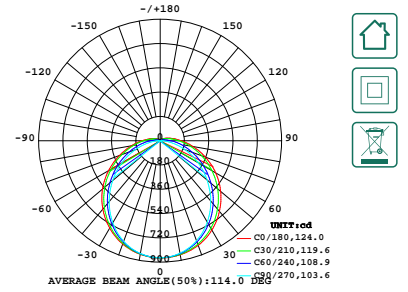

The orange markings are clickable

IP 65
PF 0.5